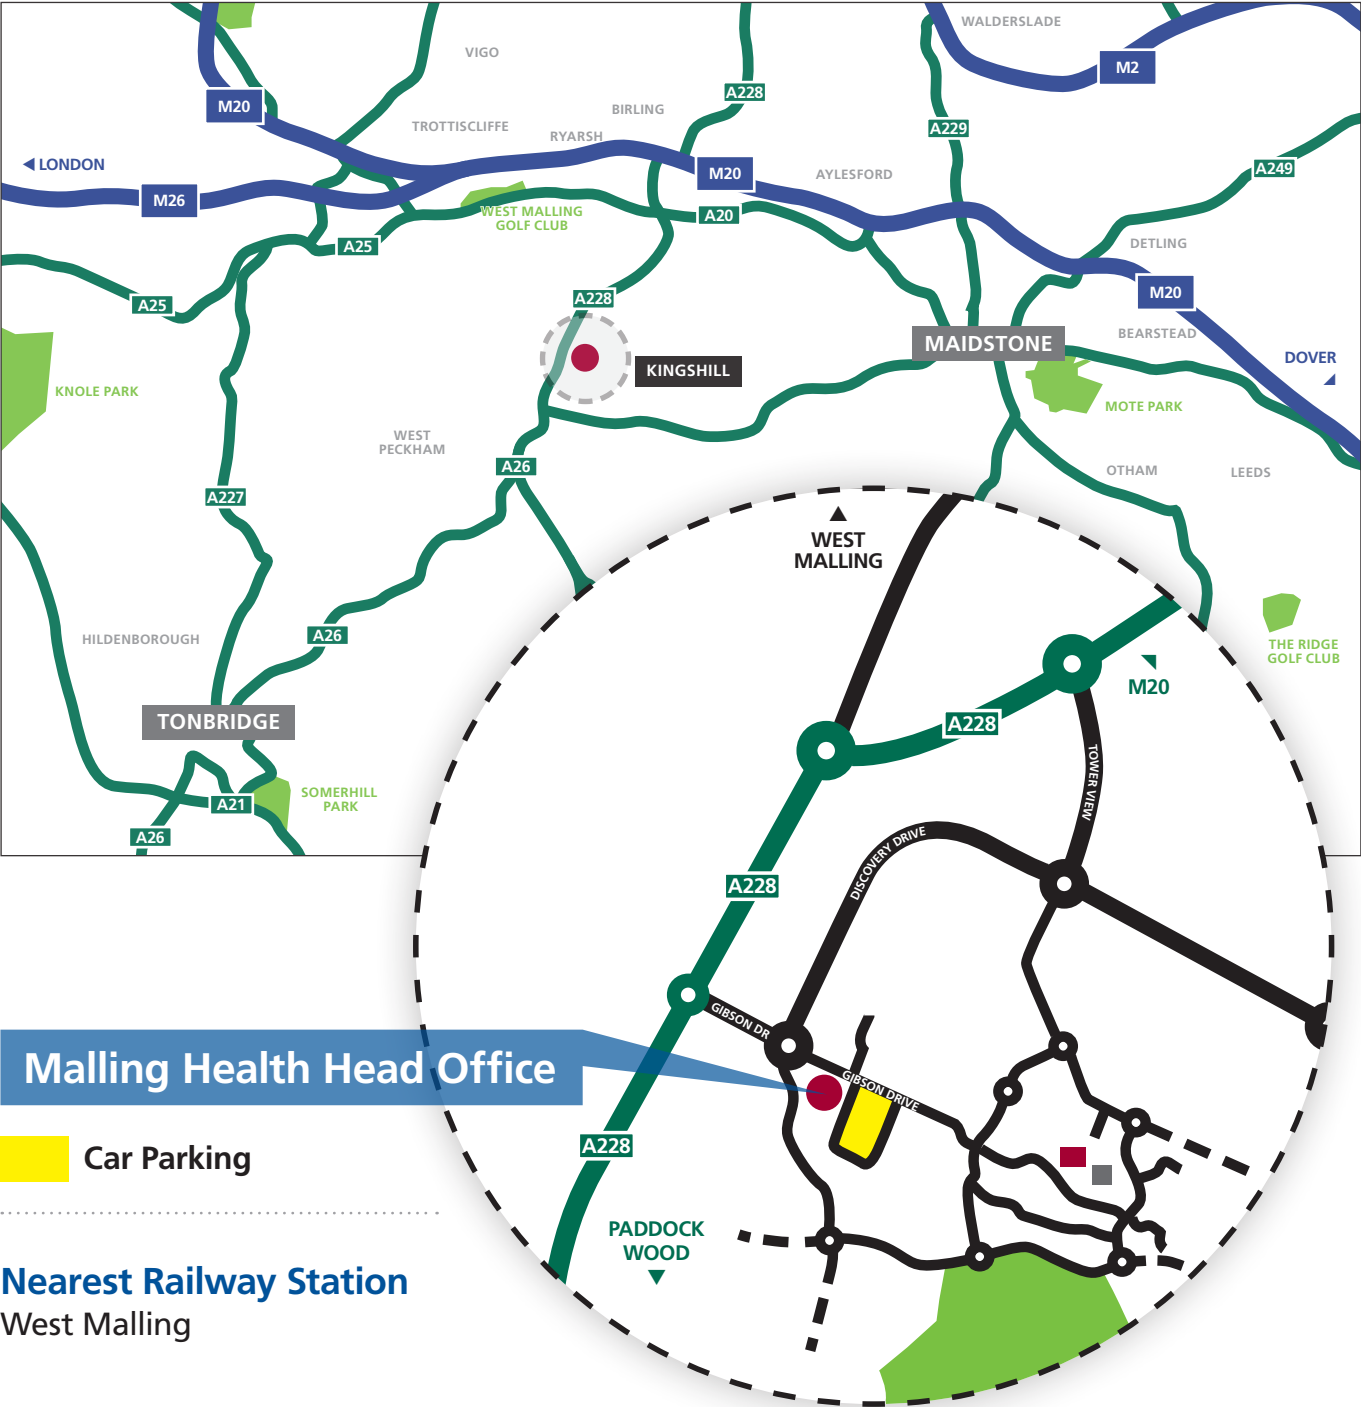

Malling Health Head Office

Unit 4, 70 Churchill Square, Gibson Road, Kings Hill ME19 4YU
Tel: 01732 525830

Malling Health Head Office

Car Parking

Nearest Railway Station
West Malling